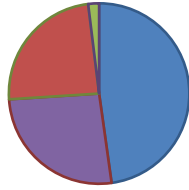

Omaha

District 3

Current Registration and Representation

Current Councilmember: Chris Jerram
 Total Registered Voters*: 41,456
 Voted in 2020 General: 29,343
 Registered Voter Turnout: 70.8%

All Voters by Party Registration

Party	Voters	% of Voters
Democrats	19,853	47.8%
Nonpartisan	10,883	26.2%
Republicans	10,003	24.1%
Other	807	1.9%

All Voters by DNC Support Score

Score Range	Voters	% of Voters
< 10	1,695	4.3%
10 - 19.99	4,871	12.3%
20 - 29.99	2,500	6.3%
30 - 39.99	1,602	4.0%
40 - 49.99	1,724	4.4%
50 - 59.99	3,143	7.9%
60 - 69.99	3,249	8.2%
70 - 79.99	4,078	10.3%
80 - 89.99	9,487	24.0%
90 - 100	7,243	18.3%

2020 Democratic Party Support Score Distribution

Voters by Age Group

Age	Voters	% of Voters
18 - 35	17,254	41.5%
36 - 50	9,354	22.5%
51 - 65	8,207	19.8%
65+	6,731	16.2%

Age Distribution

Voters by Likely Race/Ethnicity

Ethnicity	% of Voters
AAPI	1.8%
Black	6.4%
Latinx	6.9%
Native	0.1%
White	84.8%

- AAPI
- Black
- Latinx
- Native
- White

Ethnicity/Race Breakdown

*Includes active and inactive registered voters
 All data sourced from DNC Phoenix and Votebuilder