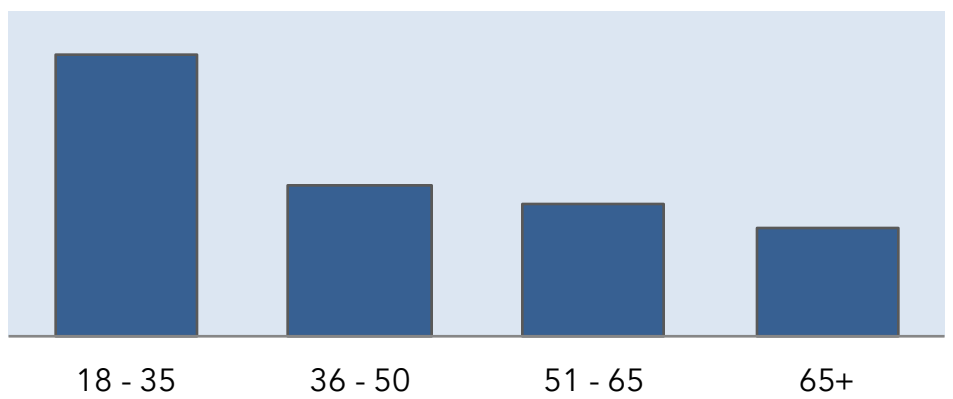

Party	Voters	% of Voters
Democrats	19,853	47.8%
Nonpartisan	10,883	26.2%
Republicans	10,003	24.1%
Other	807	1.9%

All Voters by DNC Support Score

Score Range	Voters	% of Voters
< 10	1,695	4.3%
10 - 19.99	4,871	12.3%
20 - 29.99	2,500	6.3%
30 - 39.99	1,602	4.0%
40 - 49.99	1,724	4.4%
50 - 59.99	3,143	7.9%
60 - 69.99	3,249	8.2%
70 - 79.99	4,078	10.3%
80 - 89.99	9,487	24.0%
90 - 100	7,243	18.3%

2020 Democratic Party Support Score Distribution

Voters by Age Group

Age	Voters	% of Voters
18 - 35	17,254	41.5%
36 - 50	9,354	22.5%
51 - 65	8,207	19.8%
65+	6,731	16.2%

Age Distribution

Voters by Likely Race/Ethnicity