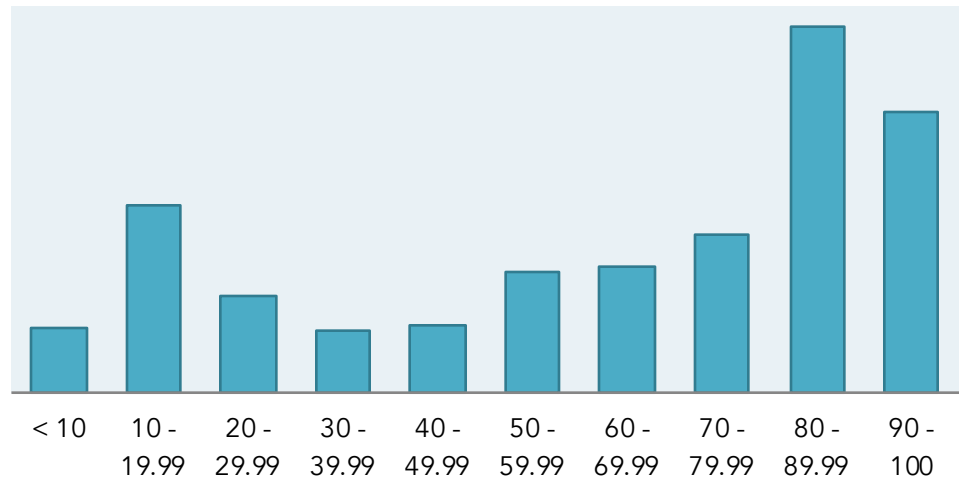

Omaha

District 3

Current Registration and Representation

Current Councilmember: Chris Jerram
 Total Registered Voters*: 41,456
 Voted in 2020 General: 29,343
 Registered Voter Turnout: 70.8%

All Voters by Party Registration

Party	Voters	% of Voters
Democrats	19,853	47.8%
Nonpartisan	10,883	26.2%
Republicans	10,003	24.1%
Other	807	1.9%

All Voters by DNC Support Score

Score Range	Voters	% of Voters
< 10	1,695	4.3%
10 - 19.99	4,871	12.3%
20 - 29.99	2,500	6.3%
30 - 39.99	1,602	4.0%
40 - 49.99	1,724	4.4%
50 - 59.99	3,143	7.9%
60 - 69.99	3,249	8.2%
70 - 79.99	4,078	10.3%
80 - 89.99	9,487	24.0%
90 - 100	7,243	18.3%

2020 Democratic Party Support Score Distribution

Voters by Age Group

Age	Voters	% of Voters
18 - 35	17,254	41.5%
36 - 50	9,354	22.5%
51 - 65	8,207	19.8%
65+	6,731	16.2%

Age Distribution

Voters by Likely Race/Ethnicity