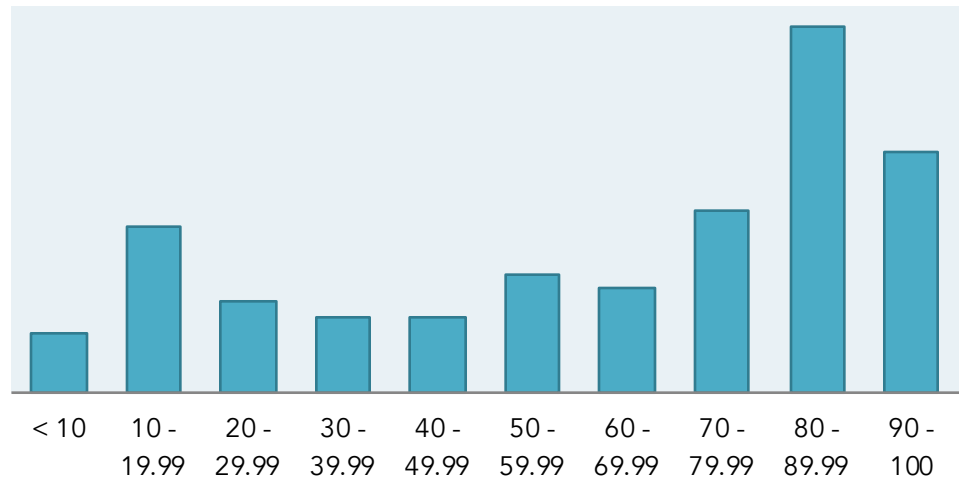

Omaha

District 4

Current Registration and Representation

Current Councilmember: Vinny Palermo
 Total Registered Voters*: 32,233
 Voted in 2020 General: 20,880
 Registered Voter Turnout: 64.8%

All Voters by Party Registration

Party	Voters	% of Voters
Democrats	14,997	46.5%
Nonpartisan	8,402	26.1%
Republicans	8,191	25.4%
Other	643	2.0%

All Voters by DNC Support Score

Score Range	Voters	% of Voters
< 10	1,208	3.9%
10 - 19.99	3,458	11.3%
20 - 29.99	1,891	6.2%
30 - 39.99	1,552	5.1%
40 - 49.99	1,572	5.1%
50 - 59.99	2,459	8.0%
60 - 69.99	2,184	7.1%
70 - 79.99	3,762	12.3%
80 - 89.99	7,584	24.7%
90 - 100	4,999	16.3%

2020 Democratic Party Support Score Distribution

Voters by Age Group

Age	Voters	% of Voters
18 - 35	11,659	36.2%
36 - 50	7,080	22.0%
51 - 65	7,723	24.0%
65+	5,771	17.9%

Age Distribution

Voters by Likely Race/Ethnicity