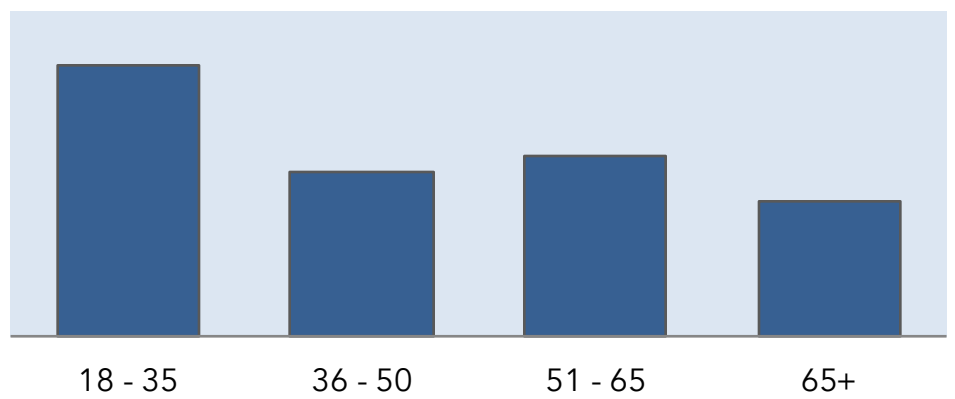

Party	Voters	% of Voters
Democrats	14,997	46.5%
Nonpartisan	8,402	26.1%
Republicans	8,191	25.4%
Other	643	2.0%

All Voters by DNC Support Score

Score Range	Voters	% of Voters
< 10	1,208	3.9%
10 - 19.99	3,458	11.3%
20 - 29.99	1,891	6.2%
30 - 39.99	1,552	5.1%
40 - 49.99	1,572	5.1%
50 - 59.99	2,459	8.0%
60 - 69.99	2,184	7.1%
70 - 79.99	3,762	12.3%
80 - 89.99	7,584	24.7%
90 - 100	4,999	16.3%

2020 Democratic Party Support Score Distribution

Voters by Age Group

Age	Voters	% of Voters
18 - 35	11,659	36.2%
36 - 50	7,080	22.0%
51 - 65	7,723	24.0%
65+	5,771	17.9%

Age Distribution

Voters by Likely Race/Ethnicity