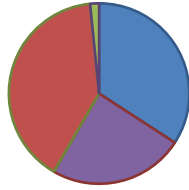

Omaha

District /

Current Registration and Representation

Current Councilmember: Aimee Melton
 Total Registered Voters*: 50,889
 Voted in 2020 General: 39,177
 Registered Voter Turnout: 77.0%

All Voters by Party Registration

Party	Voters	% of Voters
Democrats	17,383	34.2%
Nonpartisan	12,318	24.2%
Republicans	20,373	40.0%
Other	815	1.6%

All Voters by DNC Support Score

Score Range	Voters	% of Voters
< 10	6,176	12.6%
10 - 19.99	10,080	20.6%
20 - 29.99	3,743	7.6%
30 - 39.99	2,634	5.4%
40 - 49.99	2,863	5.8%
50 - 59.99	3,393	6.9%
60 - 69.99	2,725	5.6%
70 - 79.99	4,350	8.9%
80 - 89.99	7,112	14.5%
90 - 100	5,948	12.1%

2020 Democratic Party Support Score Distribution

Voters by Age Group

Age	Voters	% of Voters
18 - 35	16,522	32.5%
36 - 50	12,749	25.1%
51 - 65	11,969	23.5%
65+	9,649	19.0%

Age Distribution

Voters by Likely Race/Ethnicity

Ethnicity	% of Voters
AAPI	2.6%
Black	6.9%
Latinx	2.4%
Native	0.0%
White	88.1%

- AAPI
- Black
- Latinx
- Native
- White

Ethnicity/Race Breakdown

*Includes active and inactive registered voters
 All data sourced from DNC Phoenix and Votebuilder