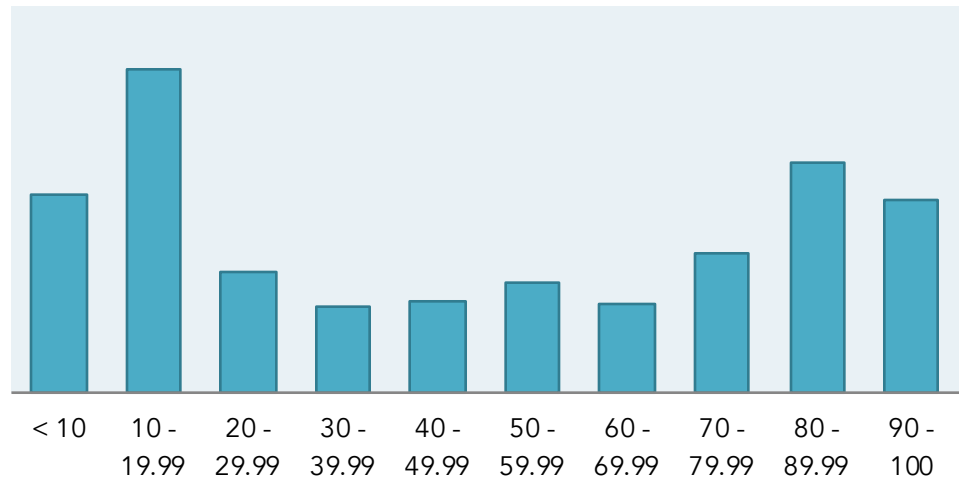

Omaha

District /

Current Registration and Representation

Current Councilmember: Aimee Melton
 Total Registered Voters*: 50,889
 Voted in 2020 General: 39,177
 Registered Voter Turnout: 77.0%

All Voters by Party Registration

Party	Voters	% of Voters
Democrats	17,383	34.2%
Nonpartisan	12,318	24.2%
Republicans	20,373	40.0%
Other	815	1.6%

All Voters by DNC Support Score

Score Range	Voters	% of Voters
< 10	6,176	12.6%
10 - 19.99	10,080	20.6%
20 - 29.99	3,743	7.6%
30 - 39.99	2,634	5.4%
40 - 49.99	2,863	5.8%
50 - 59.99	3,393	6.9%
60 - 69.99	2,725	5.6%
70 - 79.99	4,350	8.9%
80 - 89.99	7,112	14.5%
90 - 100	5,948	12.1%

2020 Democratic Party Support Score Distribution

Voters by Age Group

Age	Voters	% of Voters
18 - 35	16,522	32.5%
36 - 50	12,749	25.1%
51 - 65	11,969	23.5%
65+	9,649	19.0%

Age Distribution

Voters by Likely Race/Ethnicity