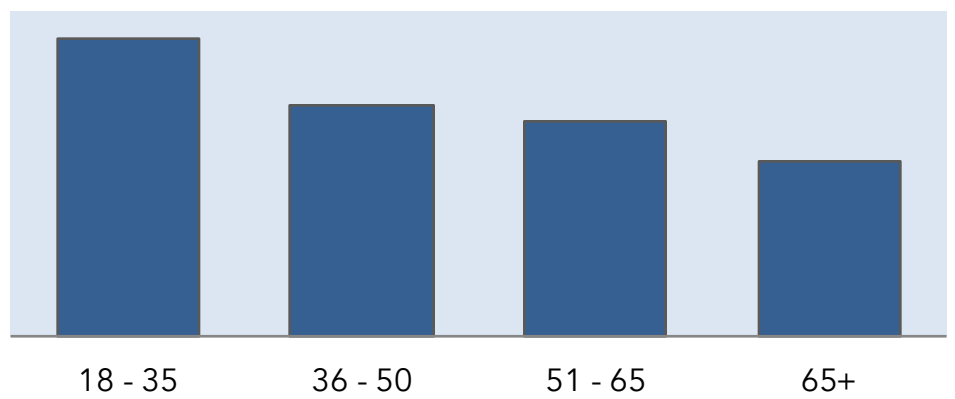

Party	Voters	% of Voters
Democrats	17,383	34.2%
Nonpartisan	12,318	24.2%
Republicans	20,373	40.0%
Other	815	1.6%

All Voters by DNC Support Score

Score Range	Voters	% of Voters
< 10	6,176	12.6%
10 - 19.99	10,080	20.6%
20 - 29.99	3,743	7.6%
30 - 39.99	2,634	5.4%
40 - 49.99	2,863	5.8%
50 - 59.99	3,393	6.9%
60 - 69.99	2,725	5.6%
70 - 79.99	4,350	8.9%
80 - 89.99	7,112	14.5%
90 - 100	5,948	12.1%

2020 Democratic Party Support Score Distribution

Voters by Age Group

Age	Voters	% of Voters
18 - 35	16,522	32.5%
36 - 50	12,749	25.1%
51 - 65	11,969	23.5%
65+	9,649	19.0%

Age Distribution

Voters by Likely Race/Ethnicity